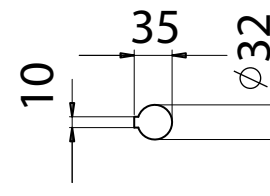

SINGLE STAGE VACCUM PUMP S65 SERIES

Bareshaft Pump Construction

Pump Model	A	B	C	L
S65-300	354	394	398	614
S65-450	424	464	468	684