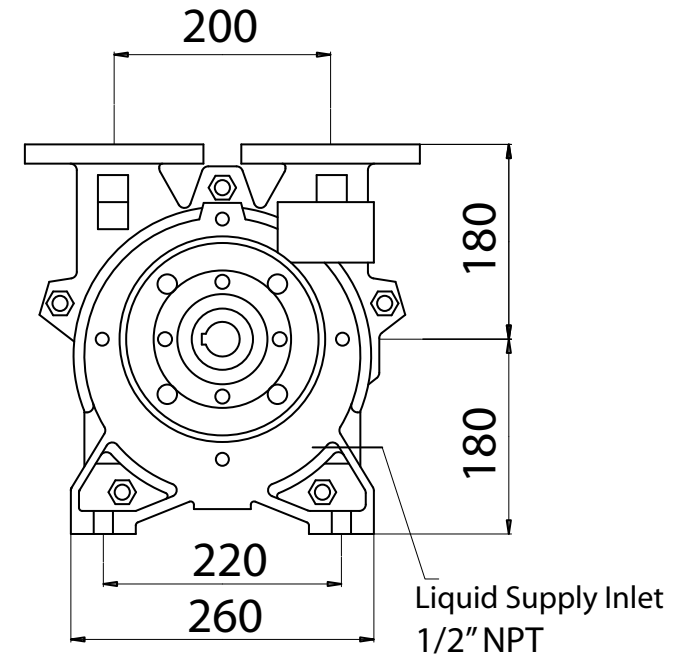

SINGLE STAGE VACCUM PUMP S65 SERIES

Bareshaft Pump Construction

Pump Model	A	B	C	L
S65-300	354	394	398	614
S65-450	424	464	468	684