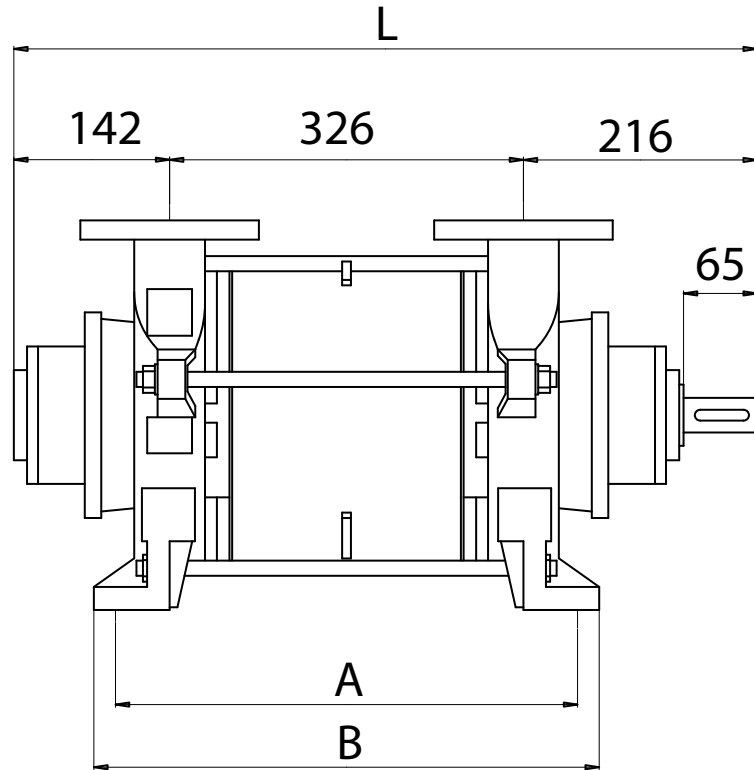

SINGLE STAGE VACCUM PUMP S65 SERIES

Bareshaft Pump Construction

Pump Model	A	B	C	L
S65-300	354	394	398	614
S65-450	424	464	468	684