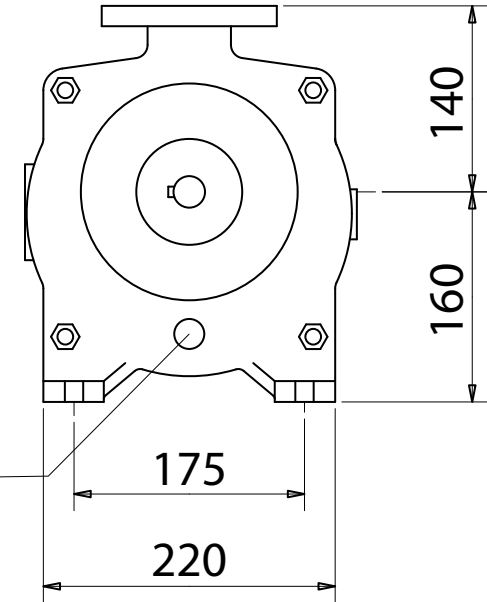

VACUUM PUMPS

SINGLE STAGE VACCUM PUMP S40 SERIES

Bareshaft Pump Construction

Liquid Supply Inlet
3/4" NPT

COMPANION FLANGE

Pump Model	A	B	C	L
S40-55	180	210	110	365
S40-100	220	250	150	405
S40-150	250	280	180	435