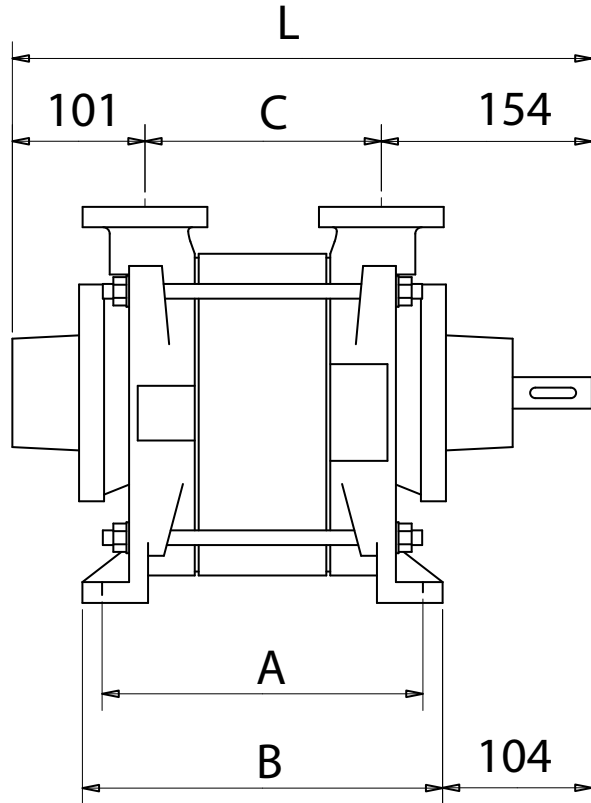

VACUUM PUMPS

SINGLE STAGE VACCUM PUMP S40 SERIES

Bareshaft Pump Construction

Liquid Supply Inlet
3/4" NPT

COMPANION FLANGE

Pump Model	A	B	C	L
S40-55	180	210	110	365
S40-100	220	250	150	405
S40-150	250	280	180	435