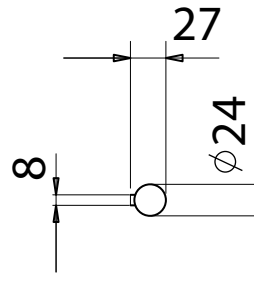

VACUUM PUMPS

SINGLE STAGE VACCUM PUMP S40 SERIES

Bareshaft Pump Construction

Liquid Supply Inlet
3/4" NPT

COMPANION FLANGE

Pump Model	A	B	C	L
S40-55	180	210	110	365
S40-100	220	250	150	405
S40-150	250	280	180	435