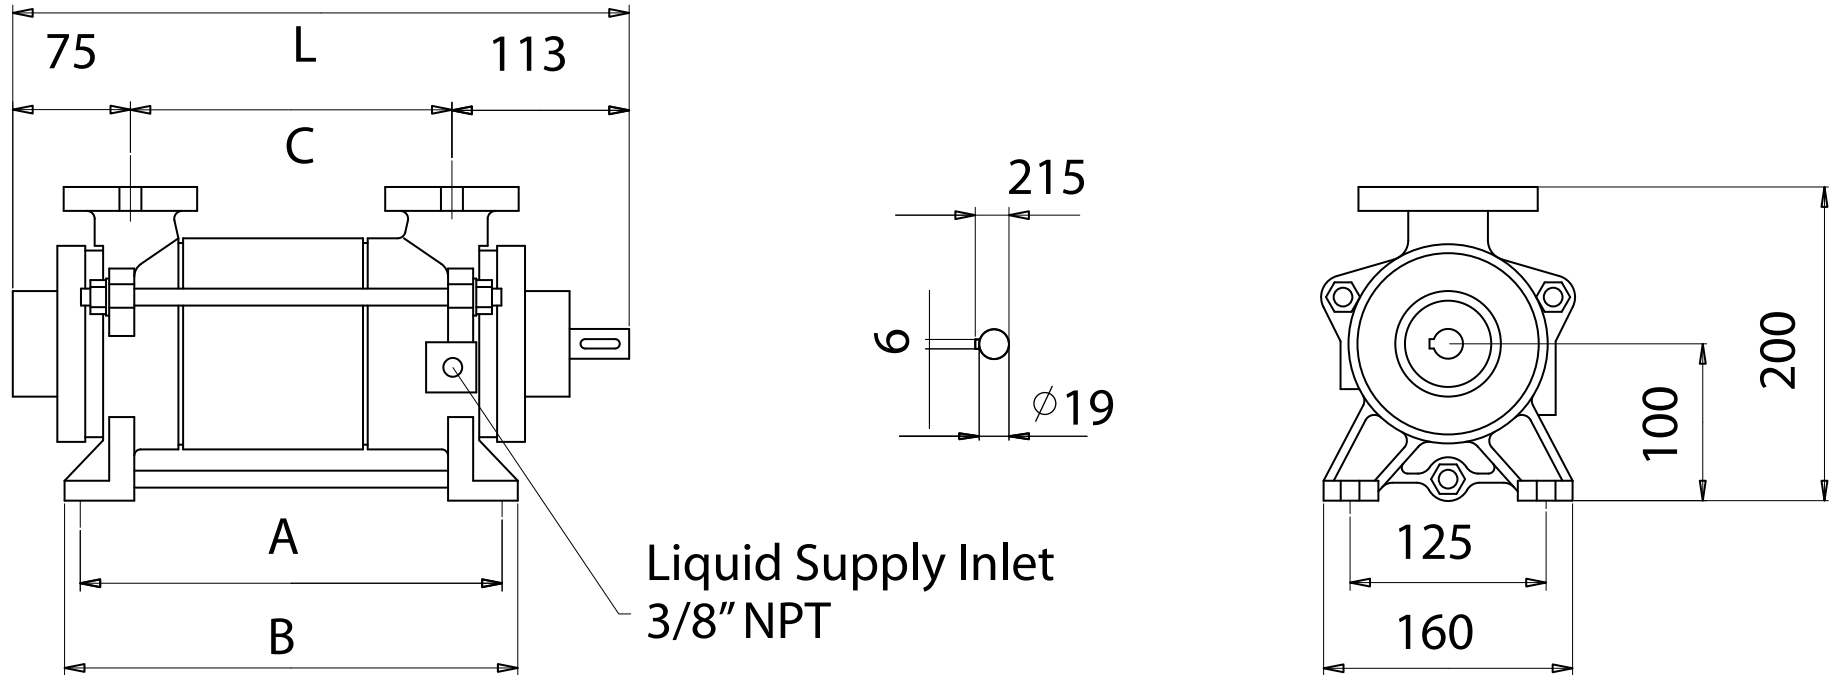

VACUUM PUMPS

SINGLE STAGE VACCUM PUMP S32 SERIES

Bareshaft Pump Construction

COMPANION FLANGE

Pump Model	A	B	C	L
S32-20	144	170	90	278
S32-50	179	205	125	313