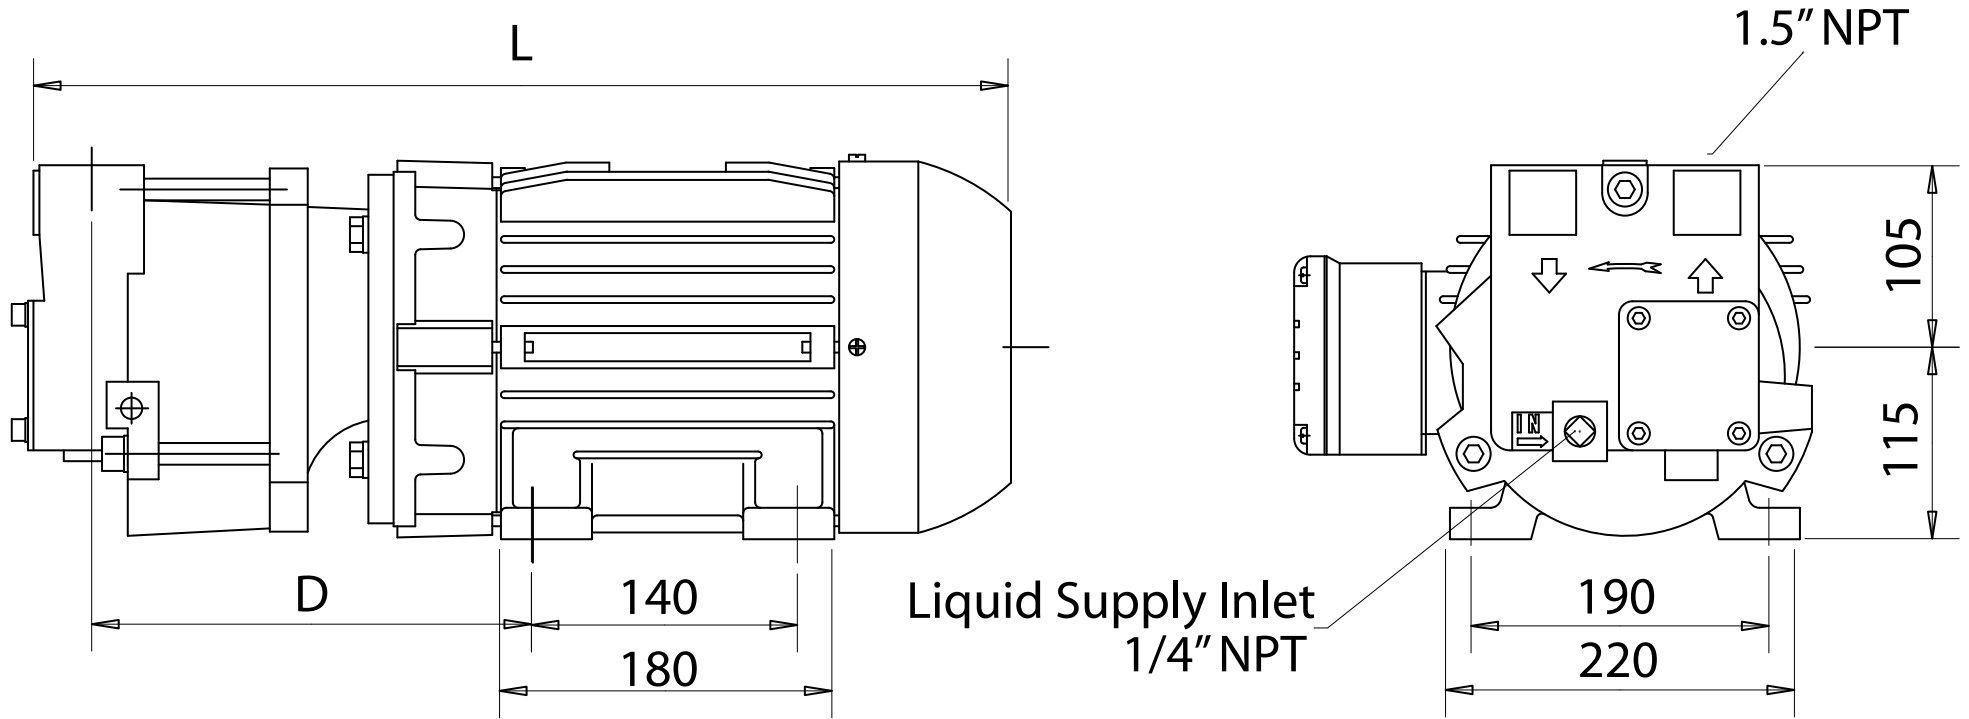

MONOBLOCK VACCUM PUMP MC32 SERIES

Pump Model	D	L
MC32-75	240	522