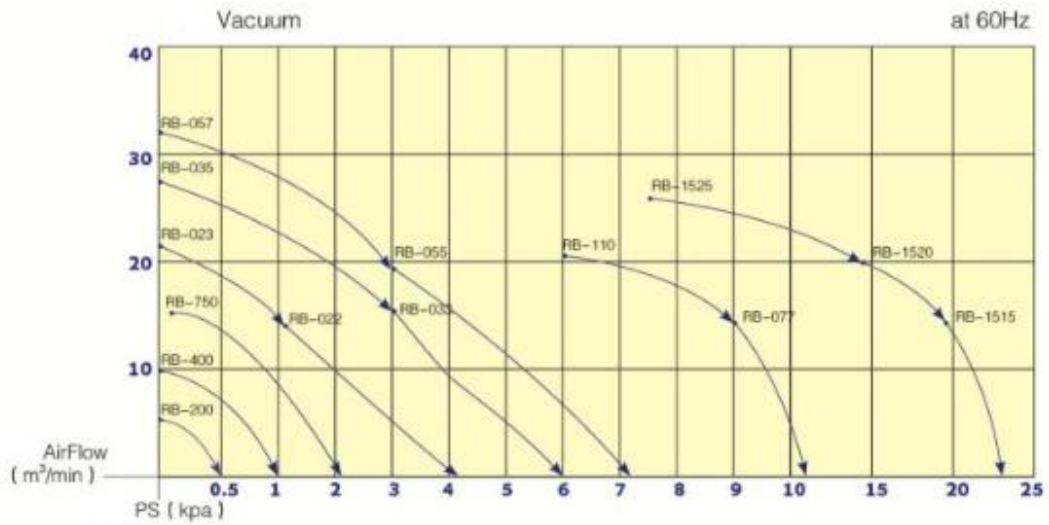

ARCO RB-033 REGENERATIVE BLOWER CURVES

- Model : RB-033
- Power : 2.2KW/3HP
- Frequency : 60Hz
- Pressure : 280(mbar)
- Vacuum :-250(mbar)
- Air Flow : @60Hz-6.2(m3/min)
- Inlet/Outlet : G 2"(inch)
- Available Voltages : 230/460 or 575 Three phase
- Full Load Amps : 7.6/3.8, 3.04
- Weight : 32(KG)
- Approvals: UL, CSA