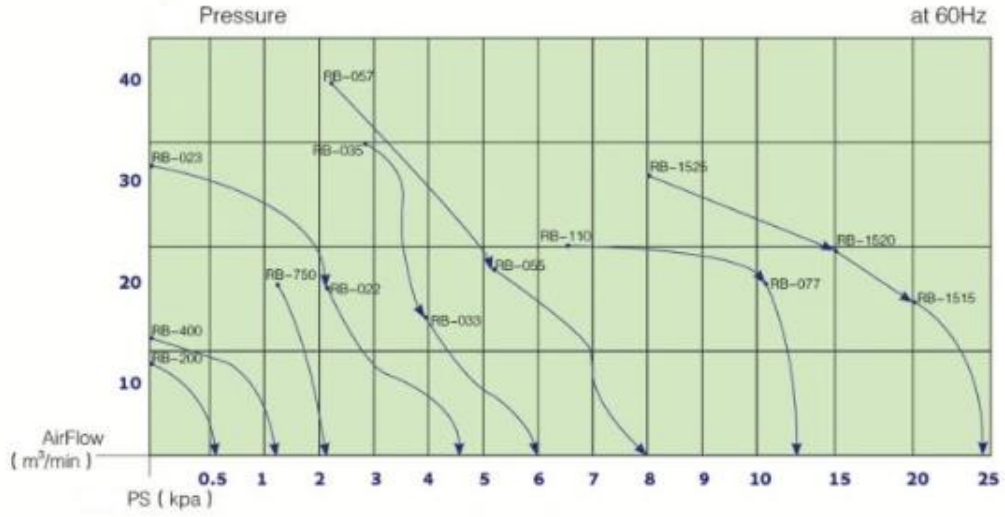

ARCO RB-033 REGENERATIVE BLOWER CURVES

- Model : RB-033
- Power : 2.2KW/3HP
- Frequency : 60Hz
- Pressure : 280(mbar)
- Vacuum :-250(mbar)
- Air Flow : @60Hz-6.2(m3/min)
- Inlet/Outlet : G 2"(inch)
- Available Voltages : 230/460 or 575 Three phase
- Full Load Amps : 7.6/3.8, 3.04
- Weight : 32(KG)
- Approvals: UL, CSA