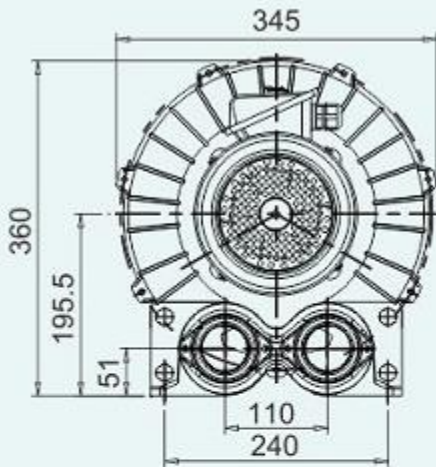

## ARCO RB-022 REGENERATIVE BLOWER CURVES

- Model : RB-022
- Power : 1.5KW/2HP
- Frequency : 60Hz
- Pressure : 250(mbar)
- Vacuum :-200(mbar)
- Air Flow : @60Hz-4.5(m3/min)
- Inlet/Outlet : G 2"(inch)
- Available Voltage : 230/460 or 575 Three phase
- Full Load Amps : 5.4/2.7, 2.16
- Weight : 27(KG)
- Approvals: UL, CSA