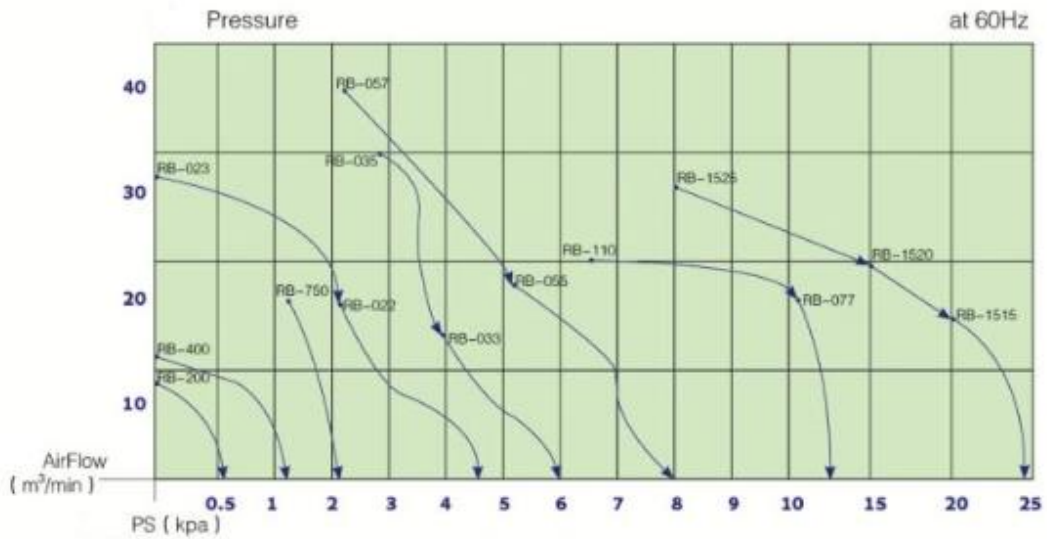

## ARCO RB-022 REGENERATIVE BLOWER CURVES

- Model : RB-022
- Power : 1.5KW/2HP
- Frequency : 60Hz
- Pressure : 250(mbar)
- Vacuum :-200(mbar)
- Air Flow : @60Hz-4.5(m3/min)
- Inlet/Outlet : G 2"(inch)
- Available Voltage : 230/460 or 575 Three phase
- Full Load Amps : 5.4/2.7, 2.16
- Weight : 27(KG)
- Approvals: UL, CSA