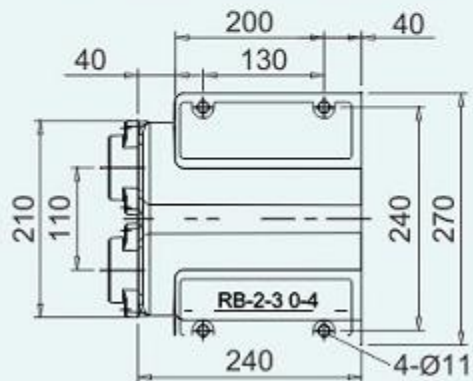

## ARCO RB-022 REGENERATIVE BLOWER CURVES

- Model : RB-022
- Power : 1.5KW/2HP
- Frequency : 60Hz
- Pressure : 250(mbar)
- Vacuum :-200(mbar)
- Air Flow : @60Hz-4.5(m3/min)
- Inlet/Outlet : G 2"(inch)
- Available Voltage : 230/460 or 575 Three phase
- Full Load Amps : 5.4/2.7, 2.16
- Weight : 27(KG)
- Approvals: UL, CSA