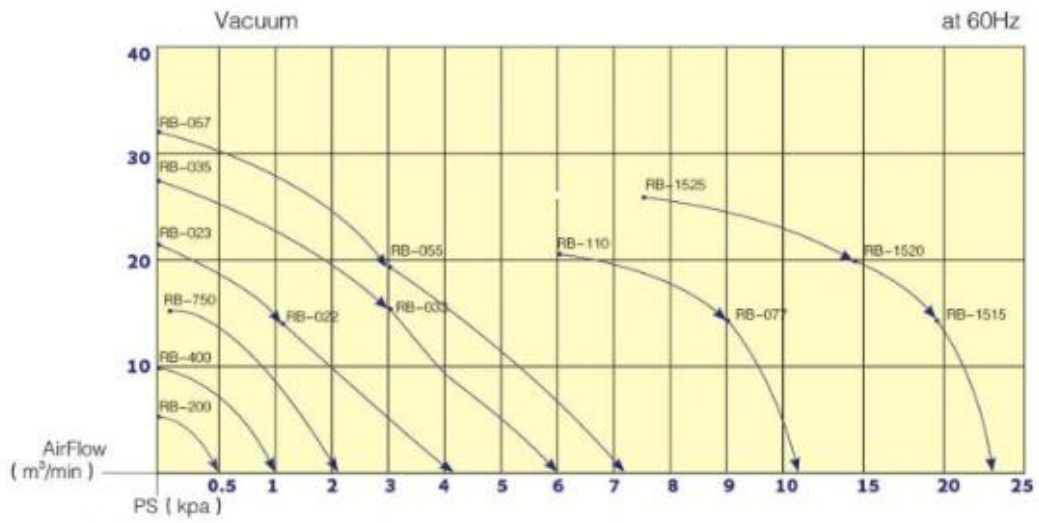

## ARCO RB-022 REGENERATIVE BLOWER CURVES

- Model : RB-022
- Power : 1.5KW/2HP
- Frequency : 60Hz
- Pressure : 250(mbar)
- Vacuum :-200(mbar)
- Air Flow : @60Hz-4.5(m3/min)
- Inlet/Outlet : G 2"(inch)
- Available Voltage : 230/460 or 575 Three phase
- Full Load Amps : 5.4/2.7, 2.16
- Weight : 27(KG)
- Approvals: UL, CSA