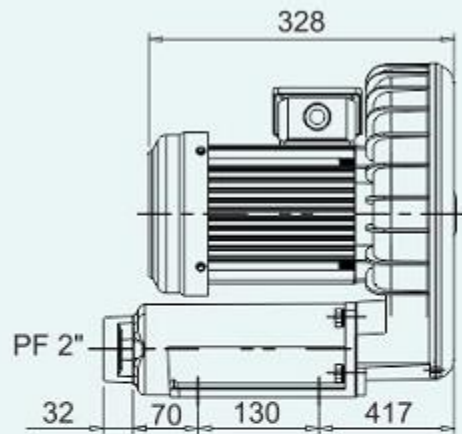

## ARCO RB-022 REGENERATIVE BLOWER CURVES

- Model : RB-022
- Power : 1.5KW/2HP
- Frequency : 60Hz
- Pressure : 250(mbar)
- Vacuum :-200(mbar)
- Air Flow : @60Hz-4.5(m3/min)
- Inlet/Outlet : G 2"(inch)
- Available Voltage : 230/460 or 575 Three phase
- Full Load Amps : 5.4/2.7, 2.16
- Weight : 27(KG)
- Approvals: UL, CSA

**RB-022**