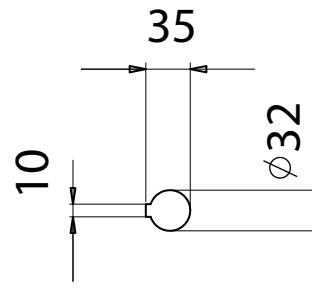

VACUUM PUMPS

SINGLE STAGE VACUUM PUMP S50-220 SERIES

Bareshaft Pump Construction

Liquid Supply Inlet
1/2" NPT