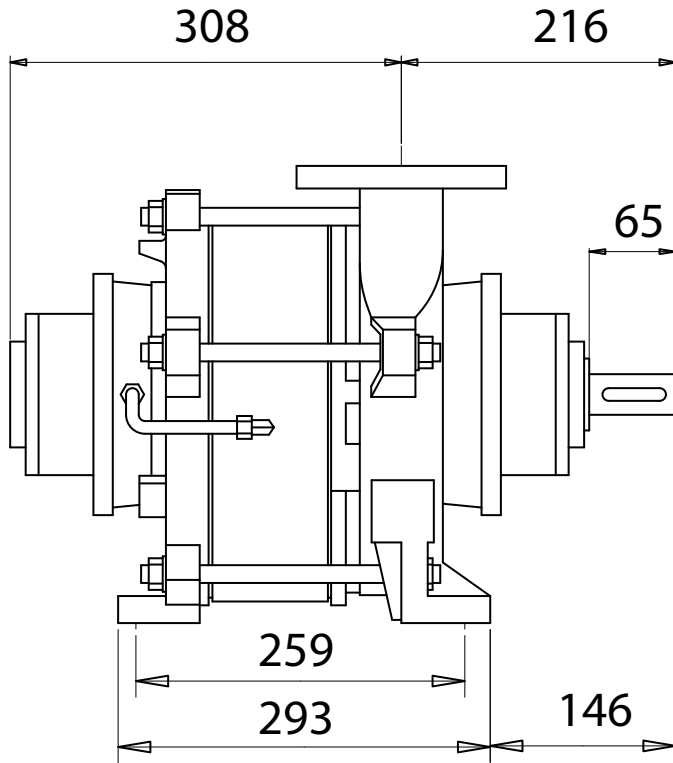

VACUUM PUMPS

SINGLE STAGE VACUUM PUMP S50-220 SERIES

Bareshaft Pump Construction

Liquid Supply Inlet
1/2" NPT