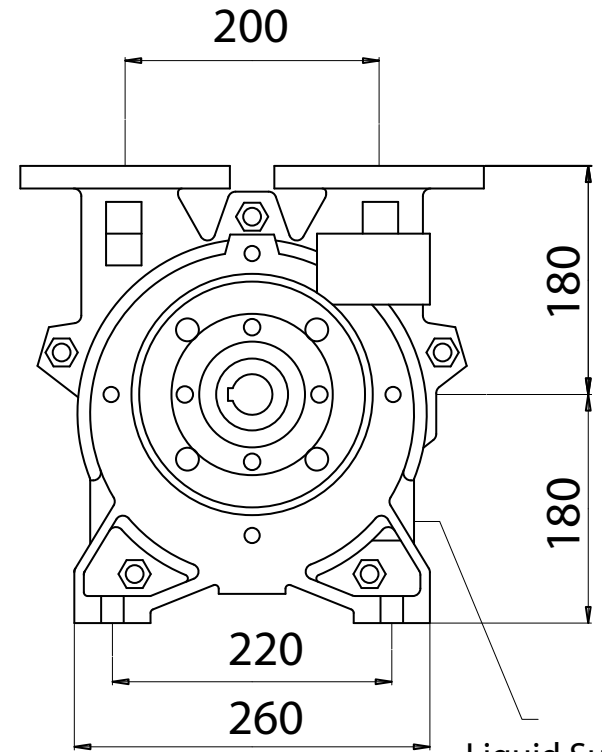

VACUUM PUMPS

SINGLE STAGE VACUUM PUMP S50-220 SERIES

Bareshaft Pump Construction

Liquid Supply Inlet
1/2" NPT