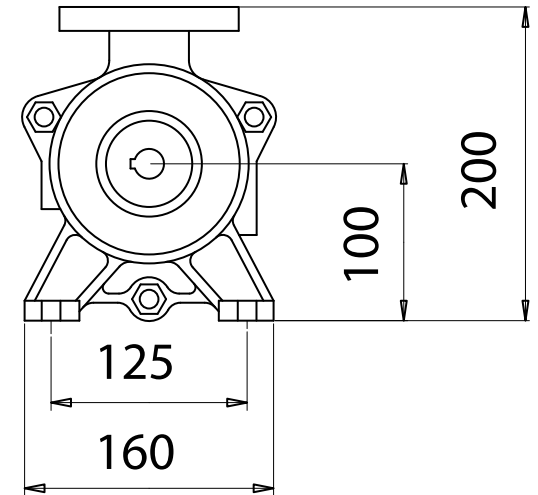

VACUUM PUMPS

SINGLE STAGE VACCUM PUMP S32 SERIES

Bareshaft Pump Construction

Liquid Supply Inlet
3/8" NPT

COMPANION FLANGE

Pump Model	A	B	C	L
S32-20	144	170	90	278
S32-50	179	205	125	313