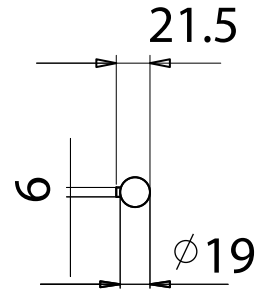

VACUUM PUMPS

SINGLE STAGE VACCUM PUMP S32 SERIES

Bareshaft Pump Construction

Liquid Supply Inlet
3/8" NPT

COMPANION FLANGE

Pump Model	A	B	C	L
S32-20	144	170	90	278
S32-50	179	205	125	313