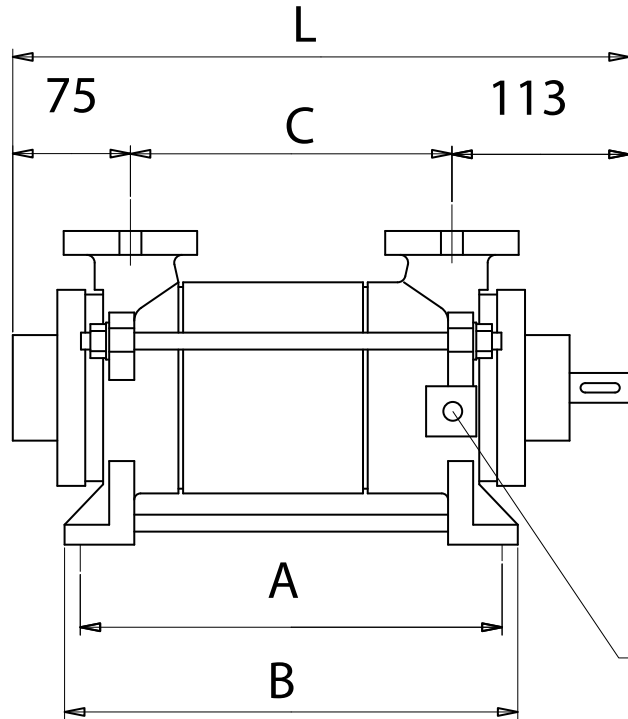

VACUUM PUMPS

SINGLE STAGE VACCUM PUMP S32 SERIES

Bareshaft Pump Construction

Liquid Supply Inlet
3/8" NPT

COMPANION FLANGE

Pump Model	A	B	C	L
S32-20	144	170	90	278
S32-50	179	205	125	313