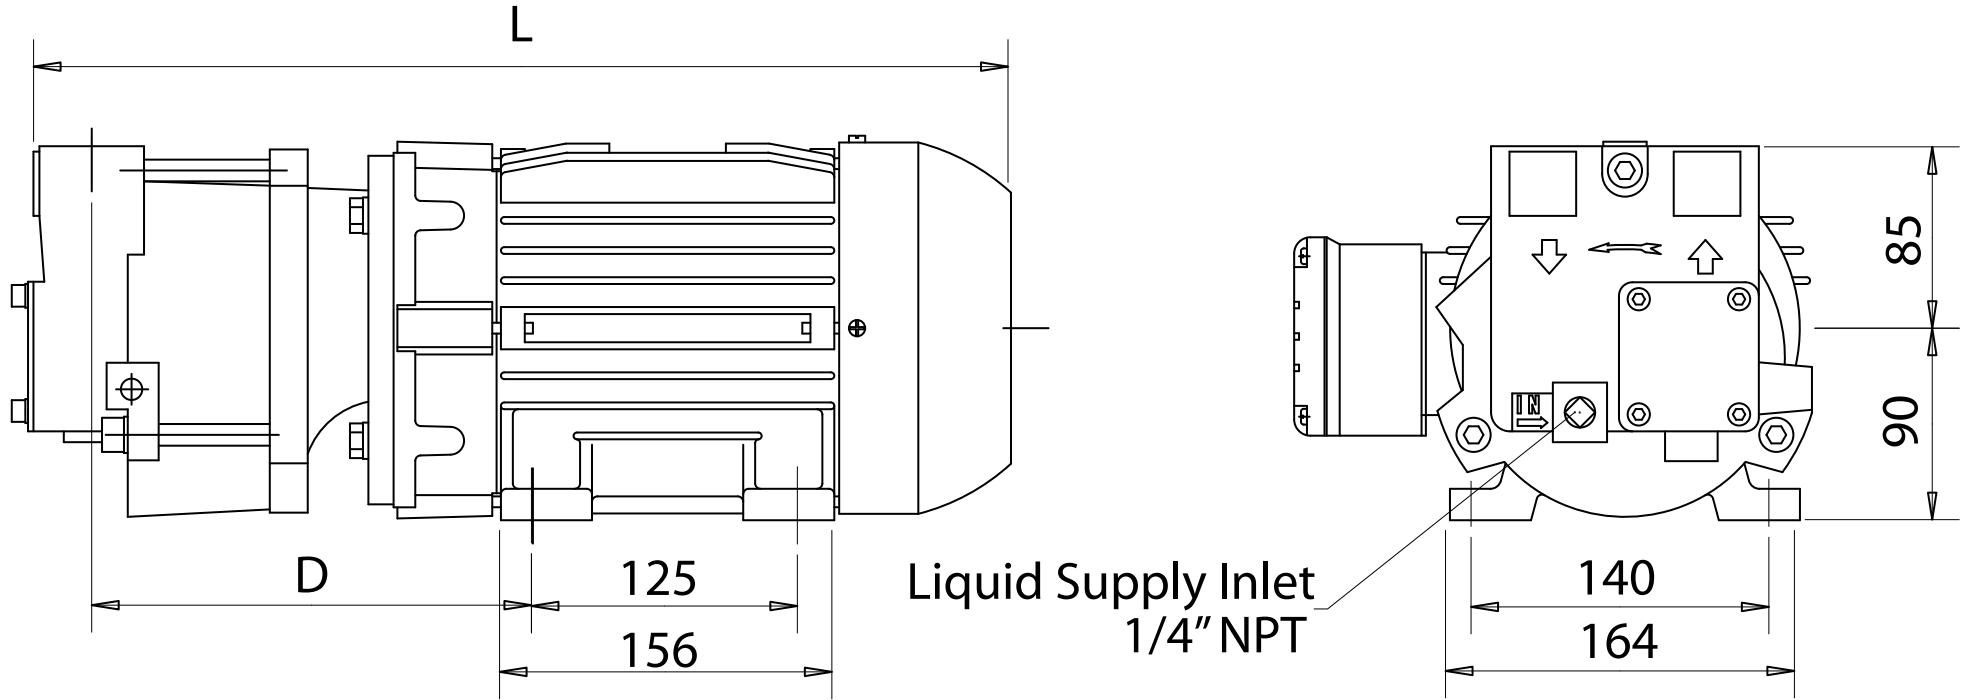

VACUUM PUMPS

MONOBLOCK VACCUM PUMP MC32 SERIES

| Pump Model | D | L |
|------------|-----|-----|
| MC32-30 | 198 | 448 |
| MC32-50 | 205 | 455 |